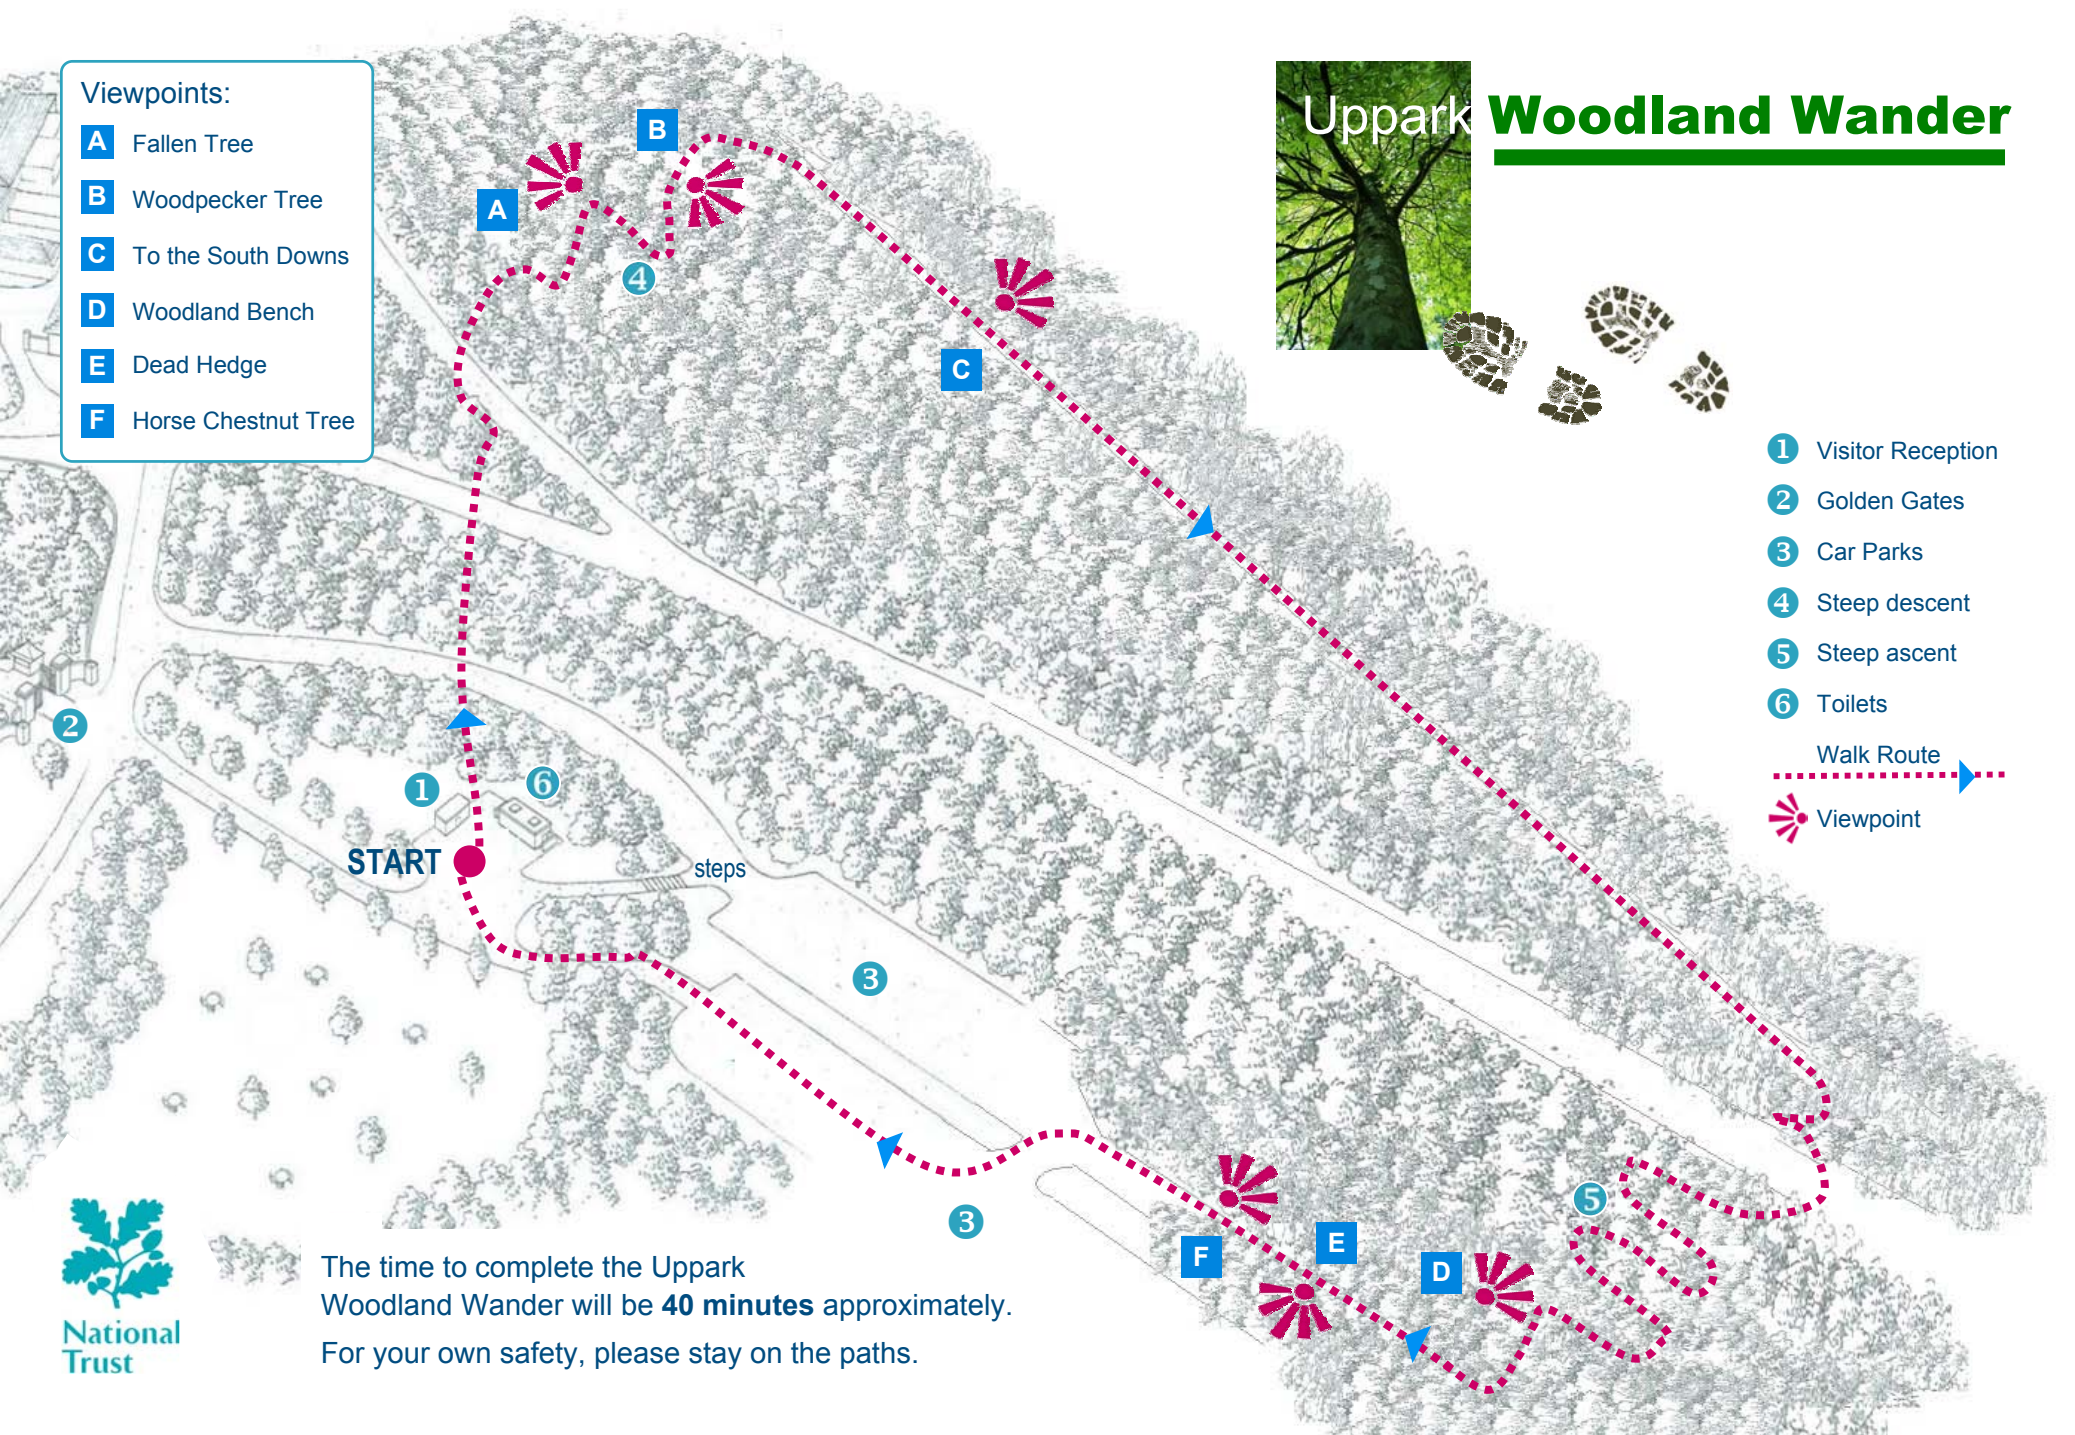

Viewpoints:

- A** Fallen Tree
- B** Woodpecker Tree
- C** To the South Downs
- D** Woodland Bench
- E** Dead Hedge
- F** Horse Chestnut Tree

Uppark Woodland Wander

- 1** Visitor Reception
 - 2** Golden Gates
 - 3** Car Parks
 - 4** Steep descent
 - 5** Steep ascent
 - 6** Toilets
- Walk Route
- Viewpoint

The time to complete the Uppark Woodland Wander will be **40 minutes** approximately.
For your own safety, please stay on the paths.